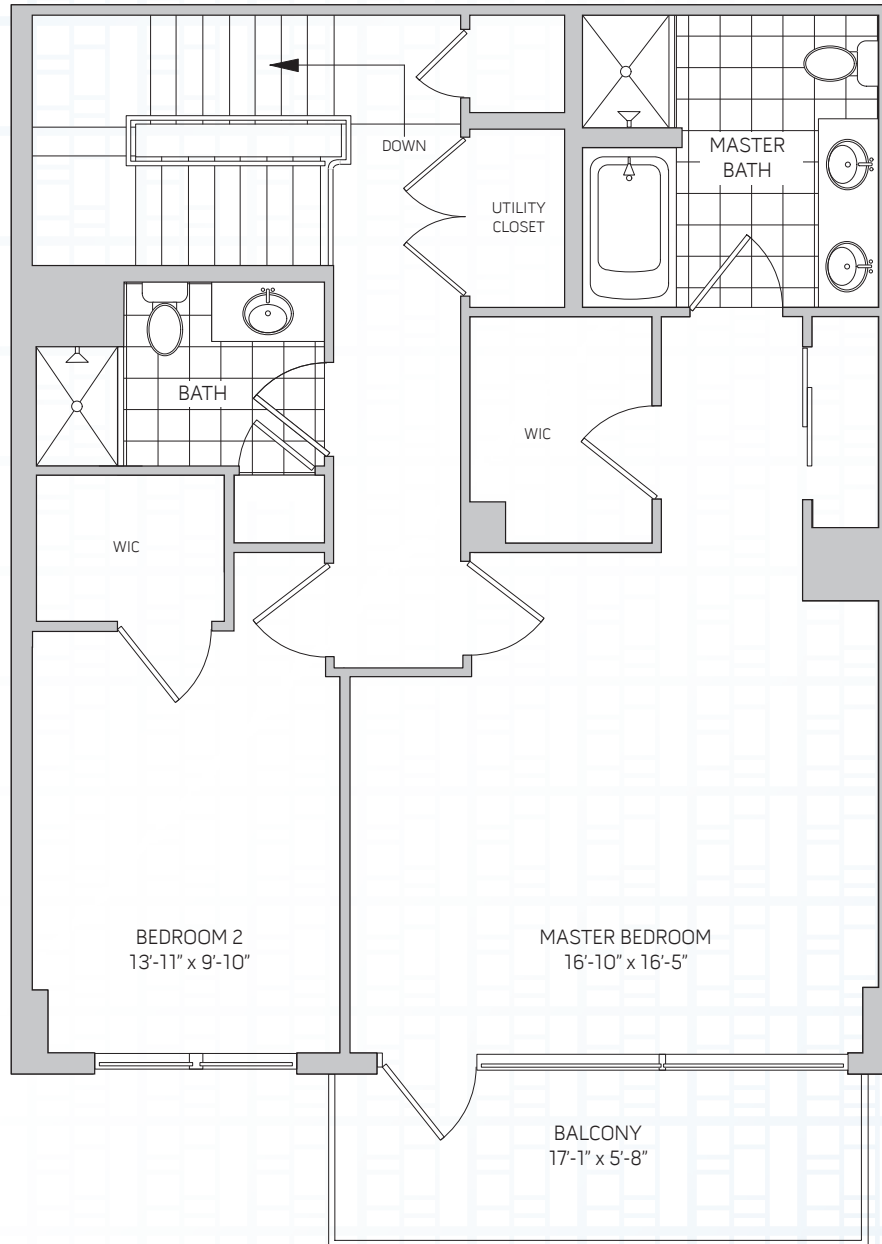

GLASS HOUSE

TOWNHOME
101

2 BEDROOM, 3 BATH, DEN
SECOND FLOOR
1,895 SQ. FT.
PATIO/BALCONY 391 SQ. FT.

SECOND FLOOR

SALES CENTER

3 SOMERSET LANE | EDGEWATER, NJ 07020
201.699.0868 | GLASSHOUSENJ.COM