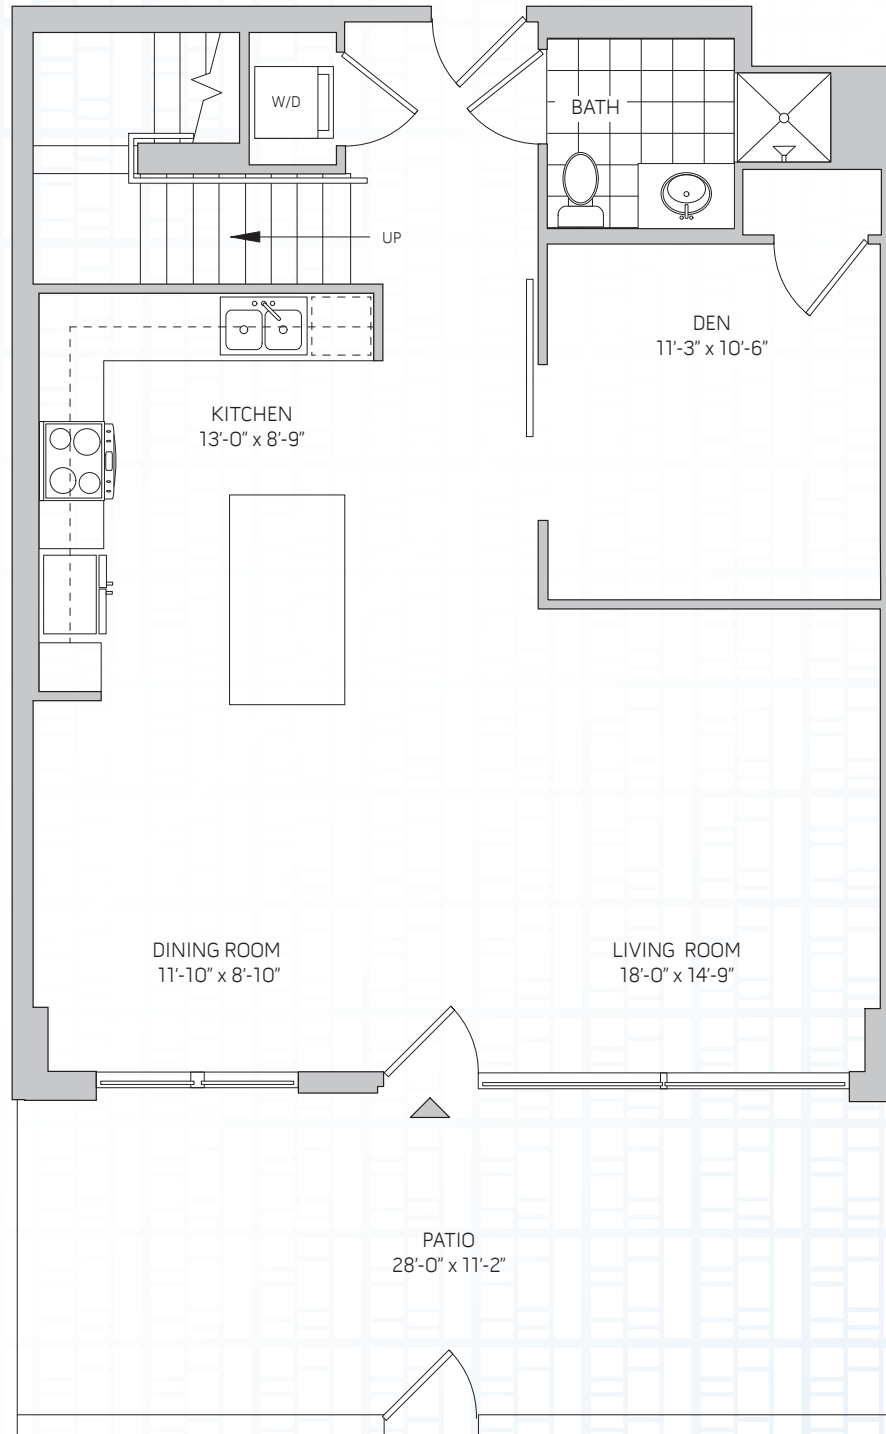

SALES CENTER

3 SOMERSET LANE | EDGEWATER, NJ 07020

201.699.0868 | GLASSHOUSENJ.COM