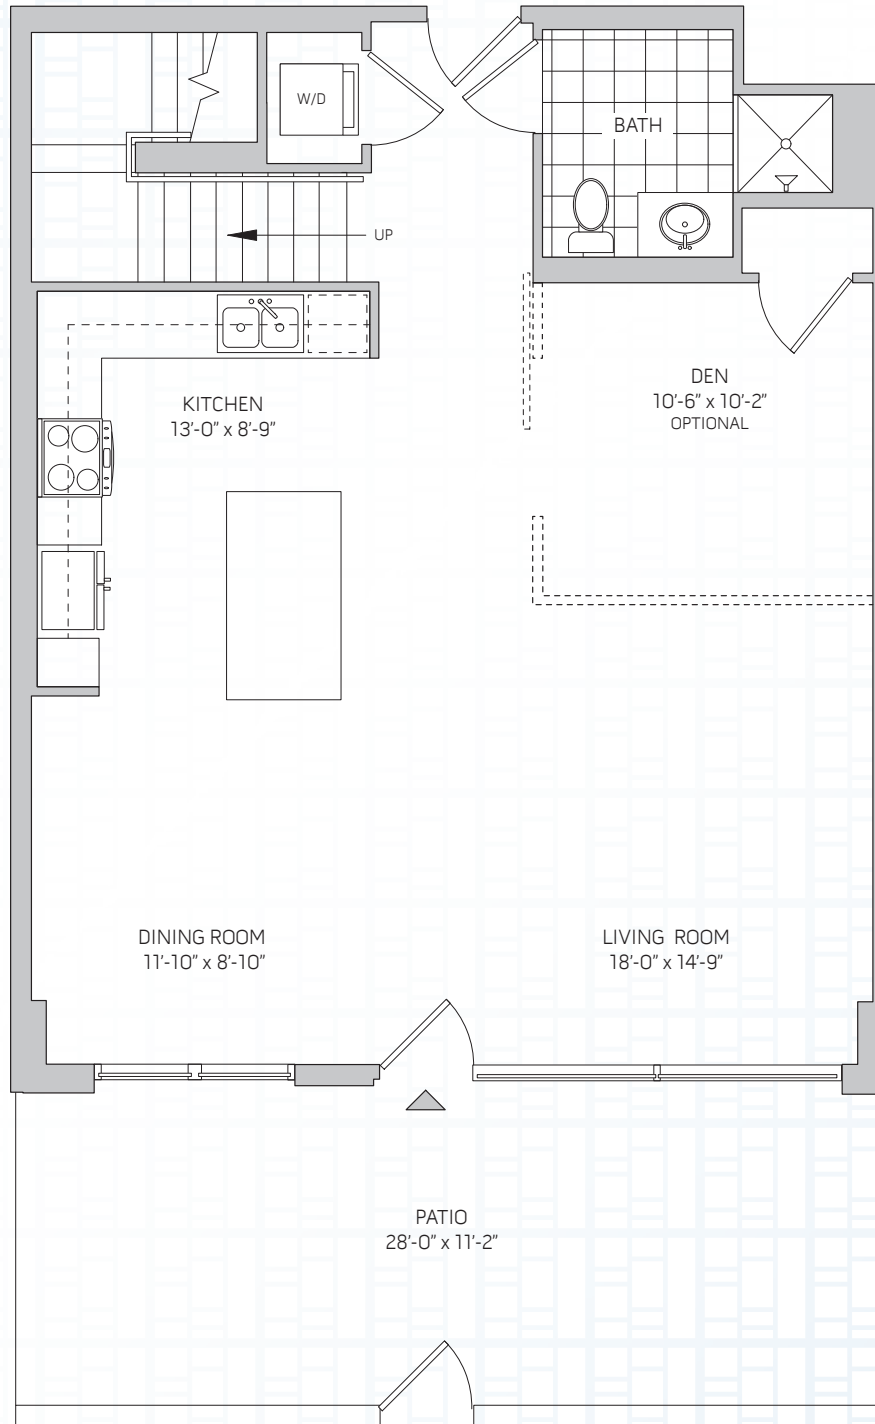

SALES CENTER

3 SOMERSET LANE | EDGEWATER, NJ 07020
201.699.0868 | GLASSHOUSENJ.COM