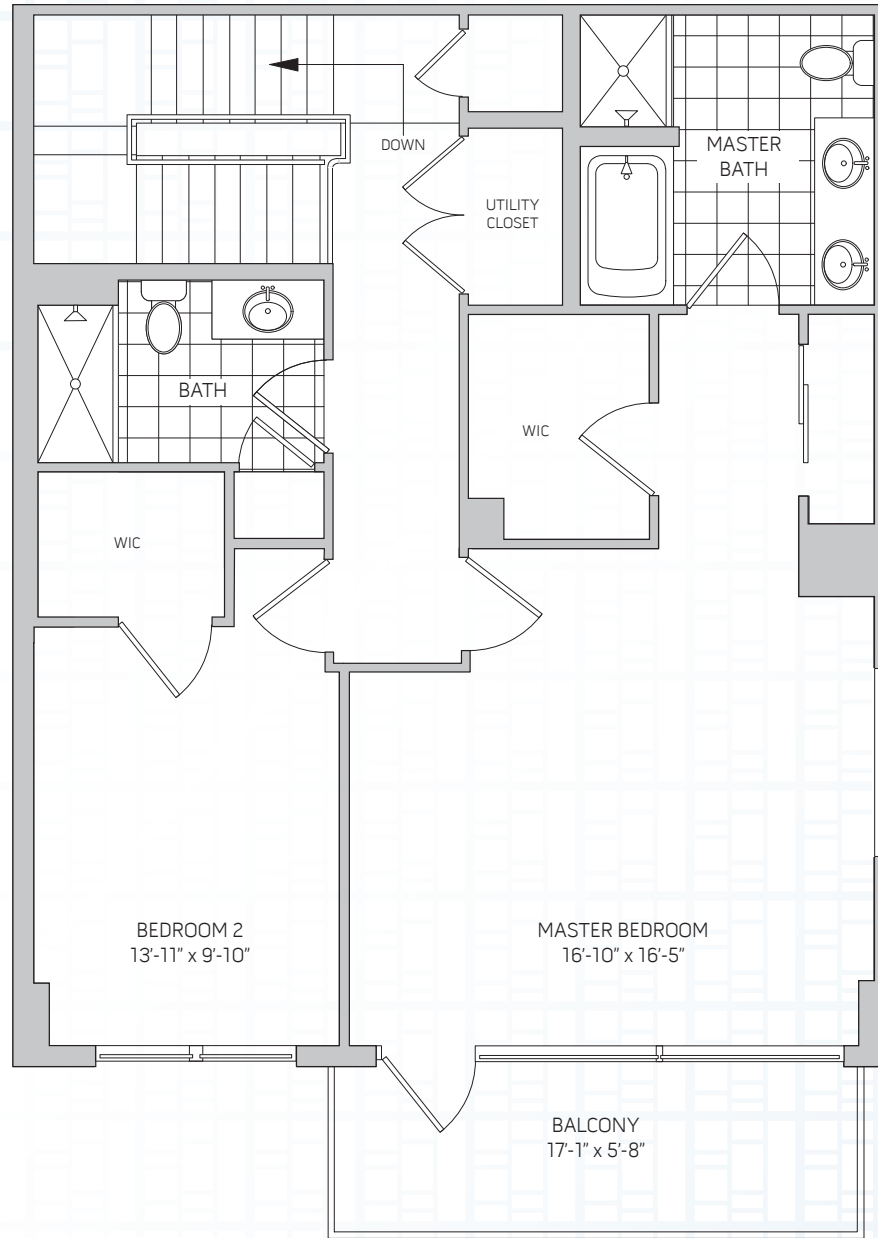

GLASS HOUSE

TOWNHOME

102, 103, 104, 105, 106, 107,
108, 109, 110, 111, 112, 113, 114

2 BEDROOM, 3 BATH, DEN

SECOND FLOOR

1,895 SQ. FT.

PATIO/BALCONY 391 SQ. FT.

SECOND FLOOR

SALES CENTER

3 SOMERSET LANE | EDGEWATER, NJ 07020
201.699.0868 | GLASSHOUSENJ.COM