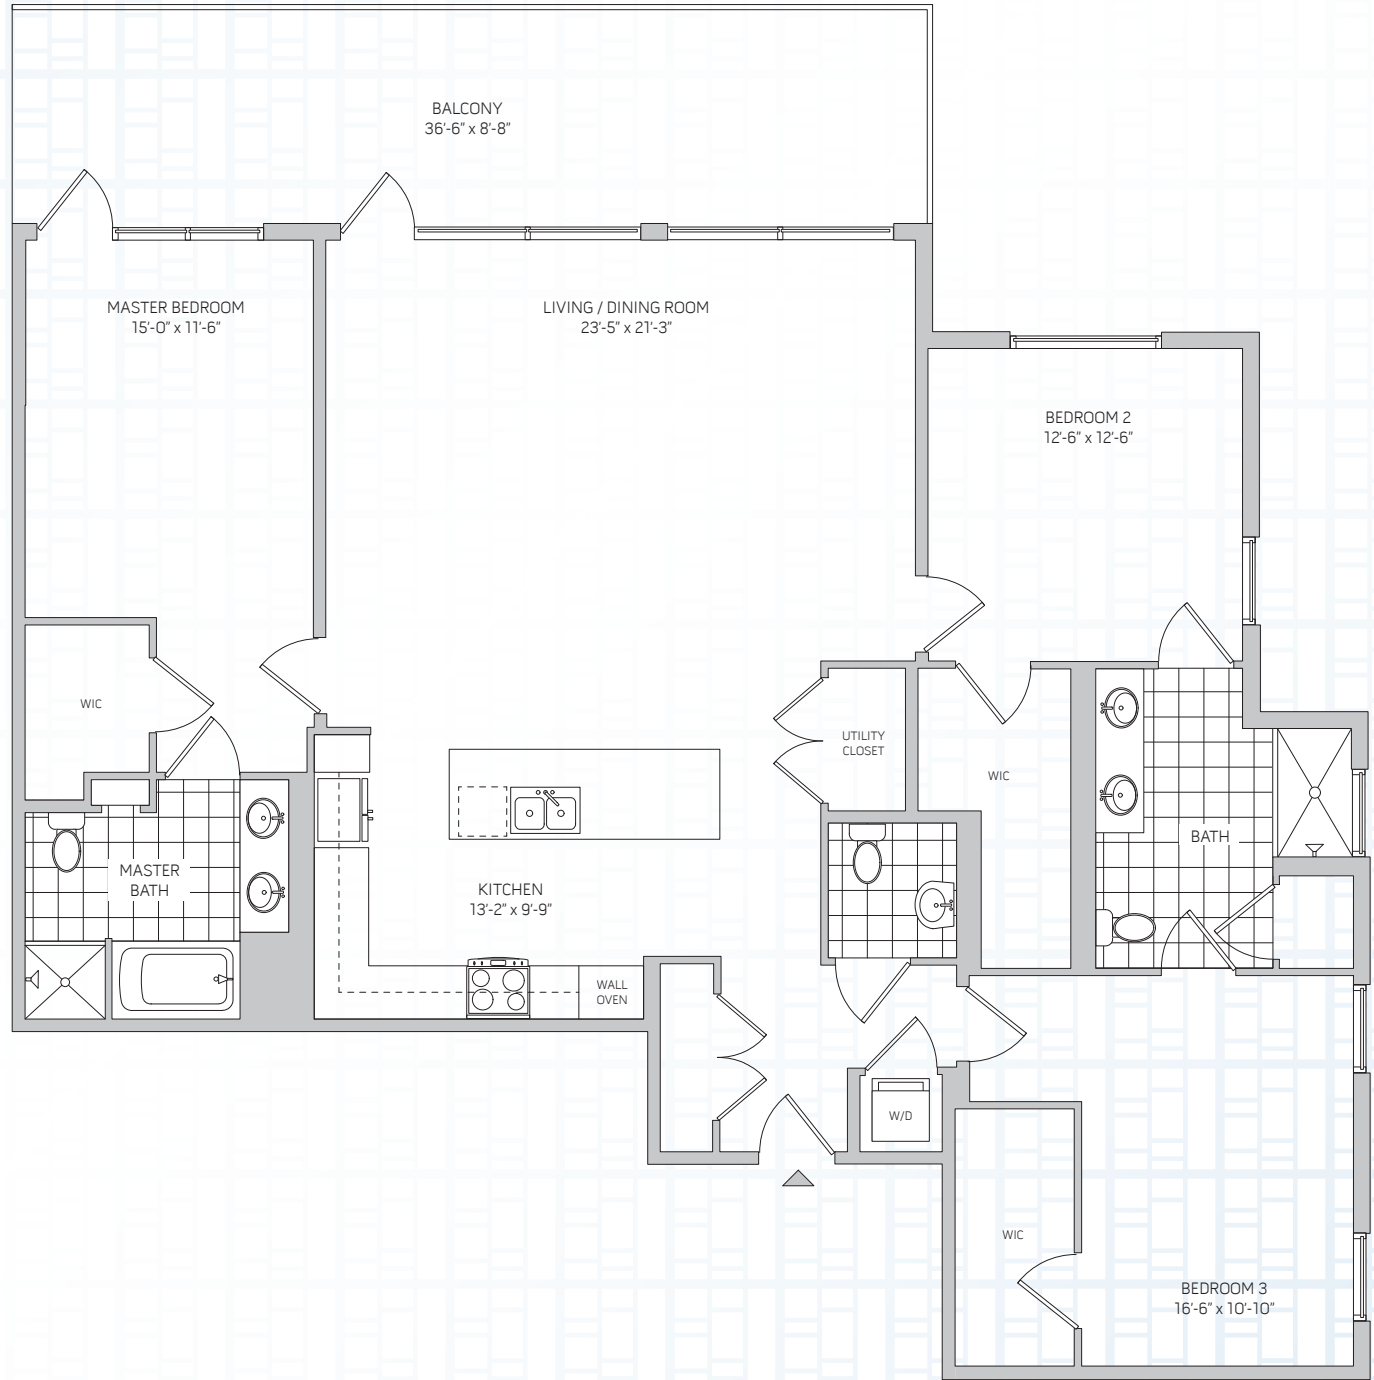

GLASS HOUSE

RESIDENCE

302, 402, 502

3 BEDROOM, 2.5 BATH

FLOORS 3-5

1,897 SQ. FT.

BALCONY 316 SQ. FT.

SALES CENTER

3 SOMERSET LANE | EDGEWATER, NJ 07020

201.699.0868 | GLASSHOUSENJ.COM