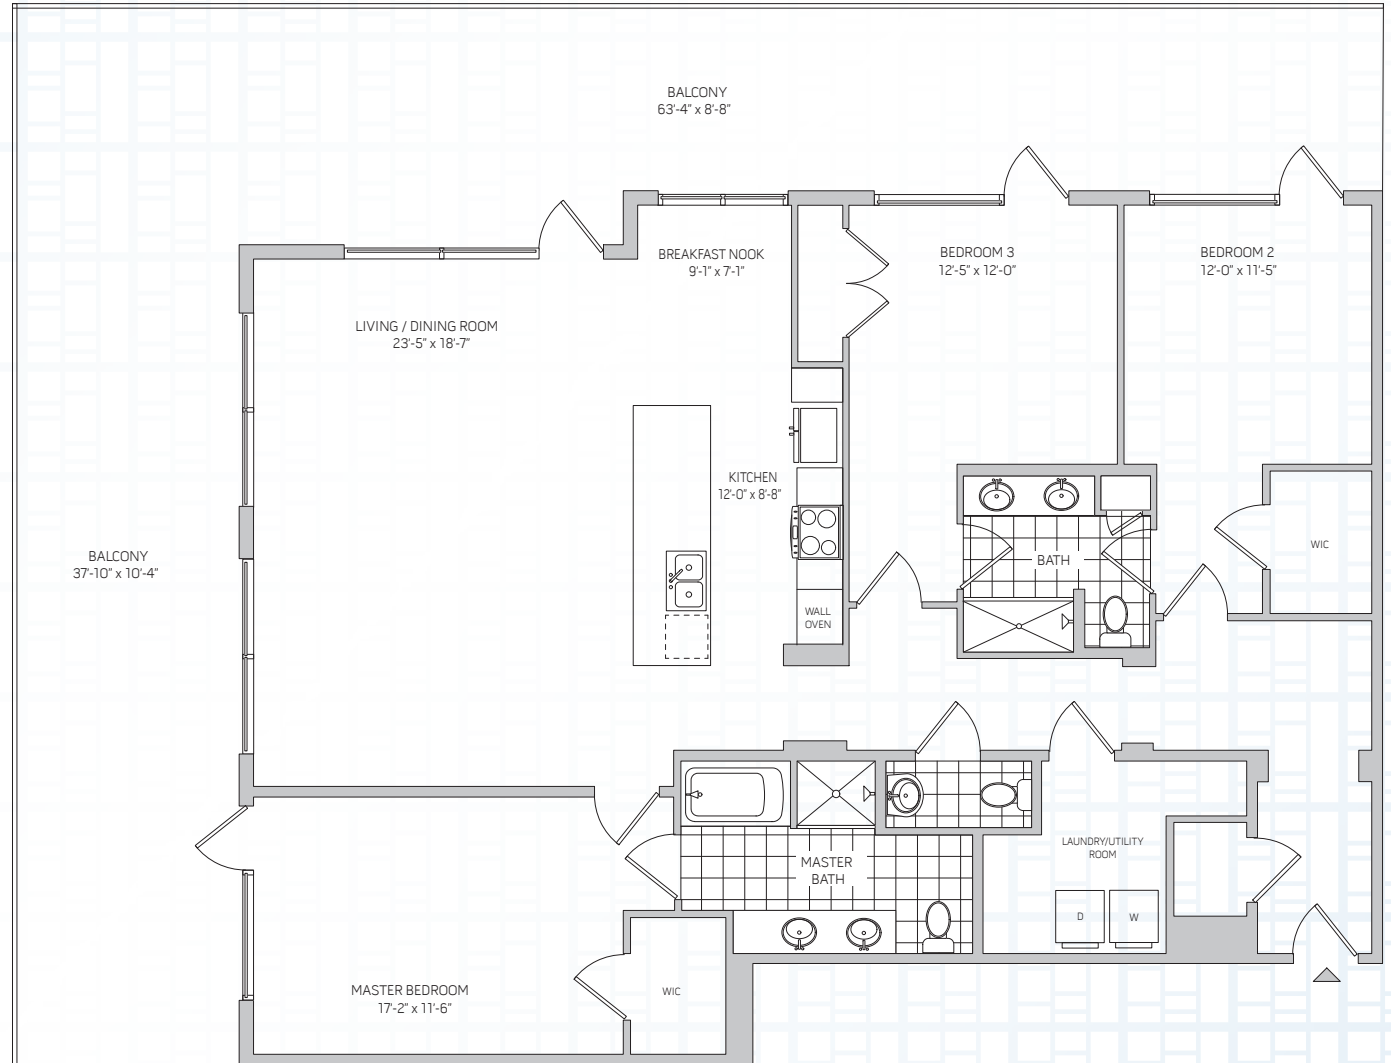

GLASS HOUSE

RESIDENCE

310, 323, 324,
410, 411, 423, 424,
510, 511, 523, 524,
610, 611, 623, 624

3 BEDROOM, 2.5 BATH

FLOORS 4-6

1,964 SQ. FT.

BALCONY 1.001 SQ. FT.

SALES CENTER

3 SOMERSET LANE | EDGEWATER, NJ 07020
201.699.0868 | GLASSHOUSENJ.COM