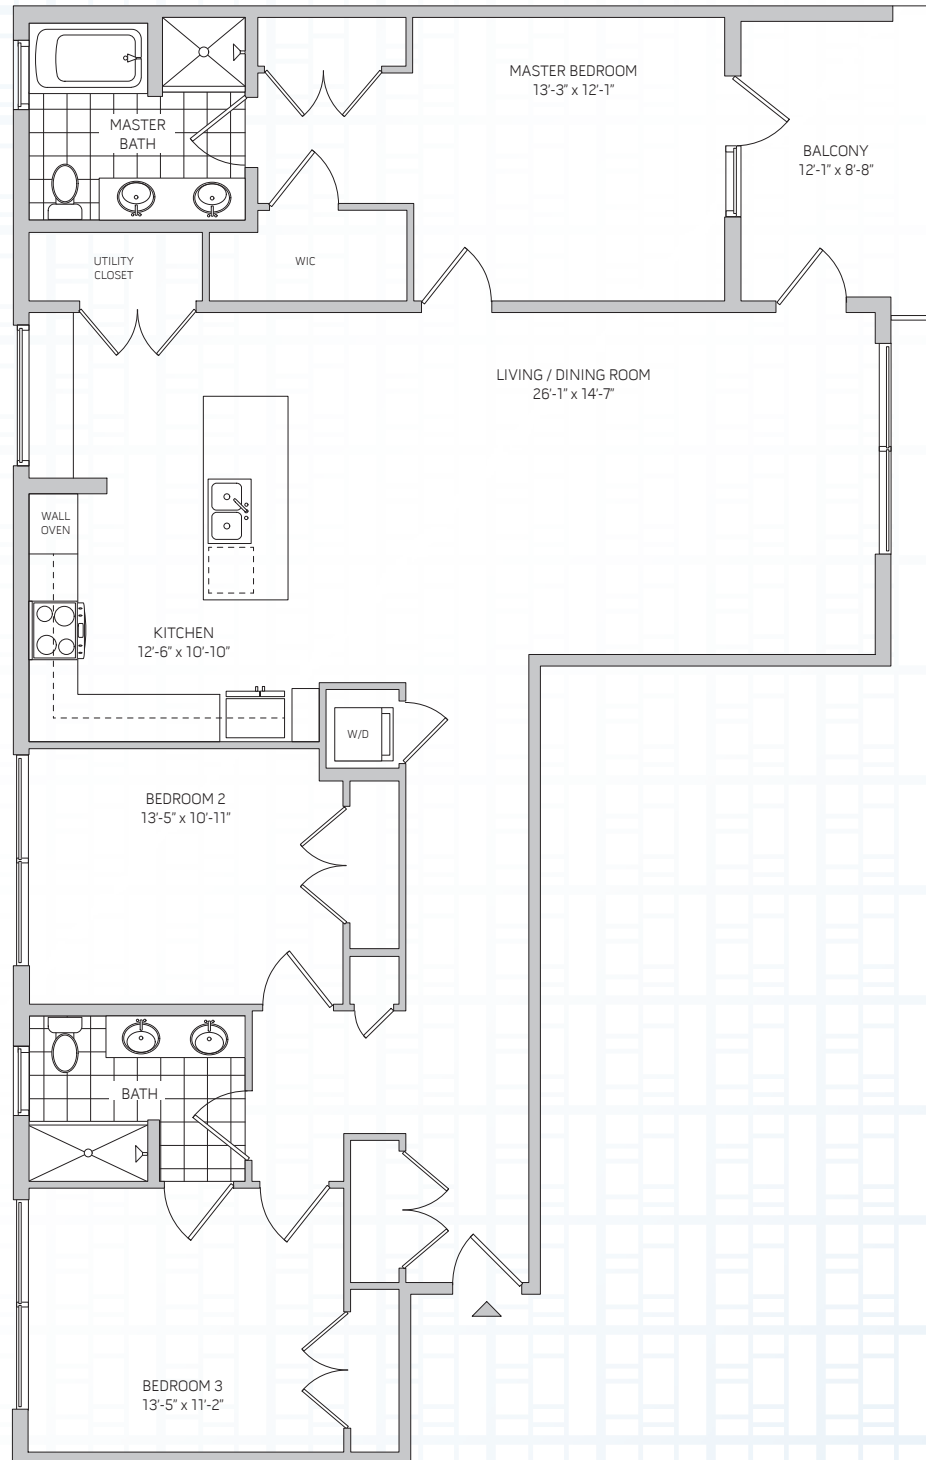

GLASS HOUSE

RESIDENCE
400, 412, 500, 512

3 BEDROOM, 2 BATH, DEN
FLOORS 4 & 5
1,713 SQ. FT.
BALCONY 108 SQ. FT.

SALES CENTER

3 SOMERSET LANE | EDGEWATER, NJ 07020
201.699.0868 | GLASSHOUSENJ.COM