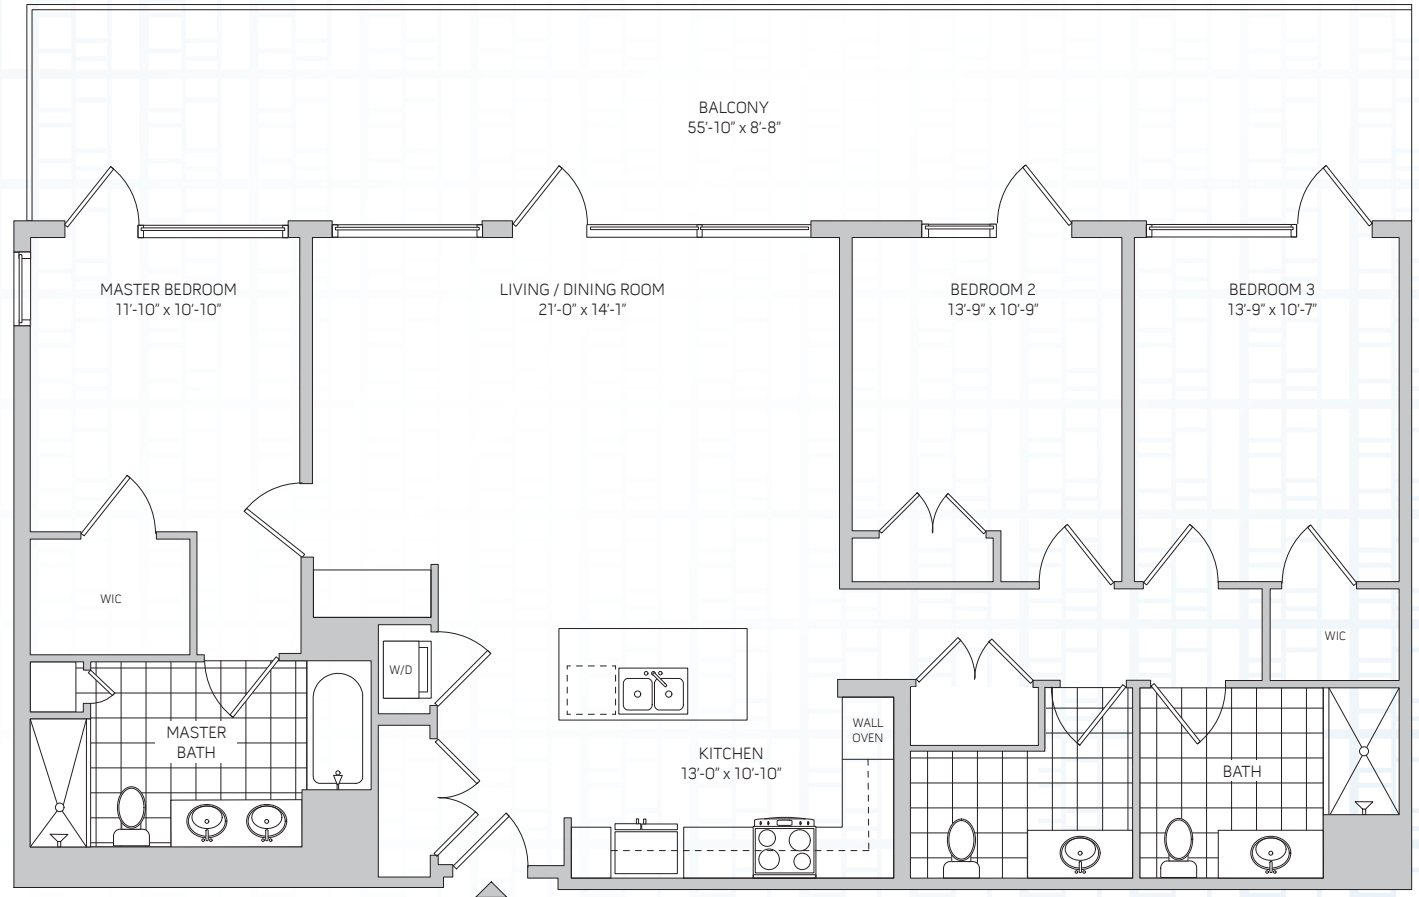

GLASS HOUSE

RESIDENCE
601, 614

3 BEDROOM, 2.5 BATH
FLOOR 6
1,483 SQ. FT.
BALCONY 414 SQ. FT.

SALES CENTER

3 SOMERSET LANE | EDGEWATER, NJ 07020
201.699.0868 | GLASSHOUSENJ.COM