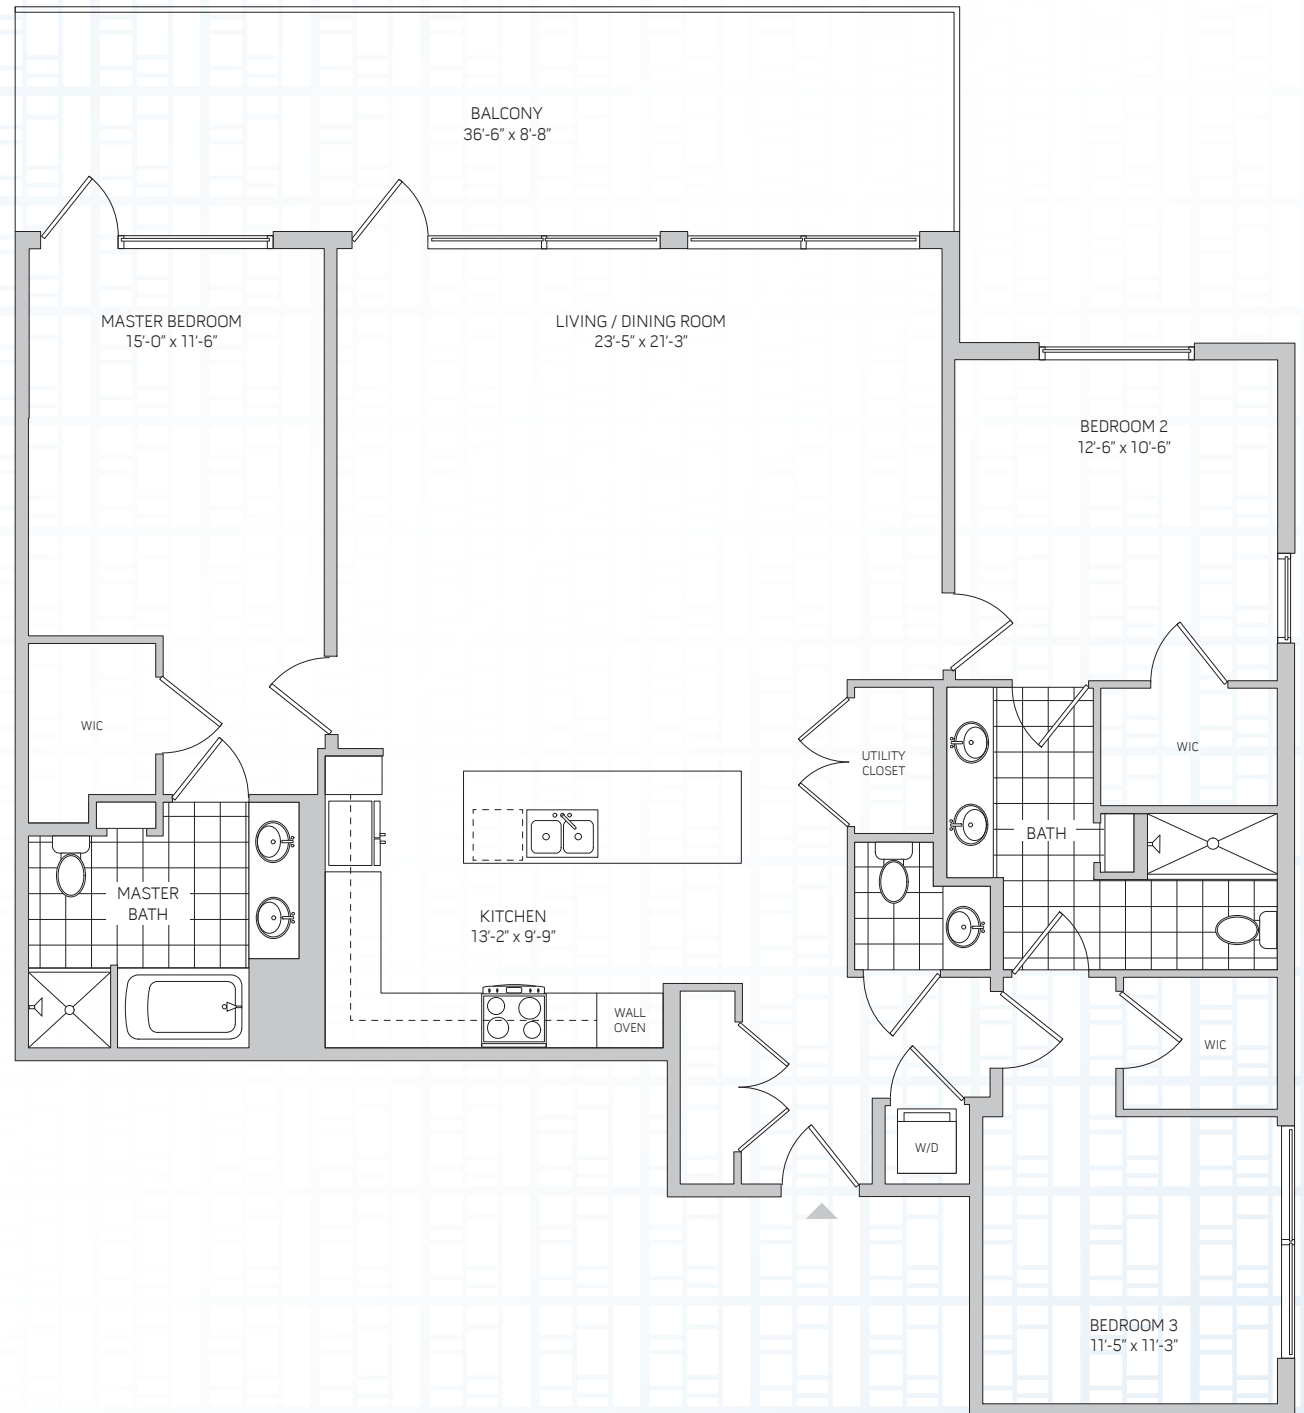

GLASS HOUSE

RESIDENCE
602

3 BEDROOM, 2.5 BATH
FLOOR 6
1,768 SQ. FT.
BALCONY 317 SQ. FT.

SALES CENTER

3 SOMERSET LANE | EDGEWATER, NJ 07020
201.699.0868 | GLASSHOUSENJ.COM