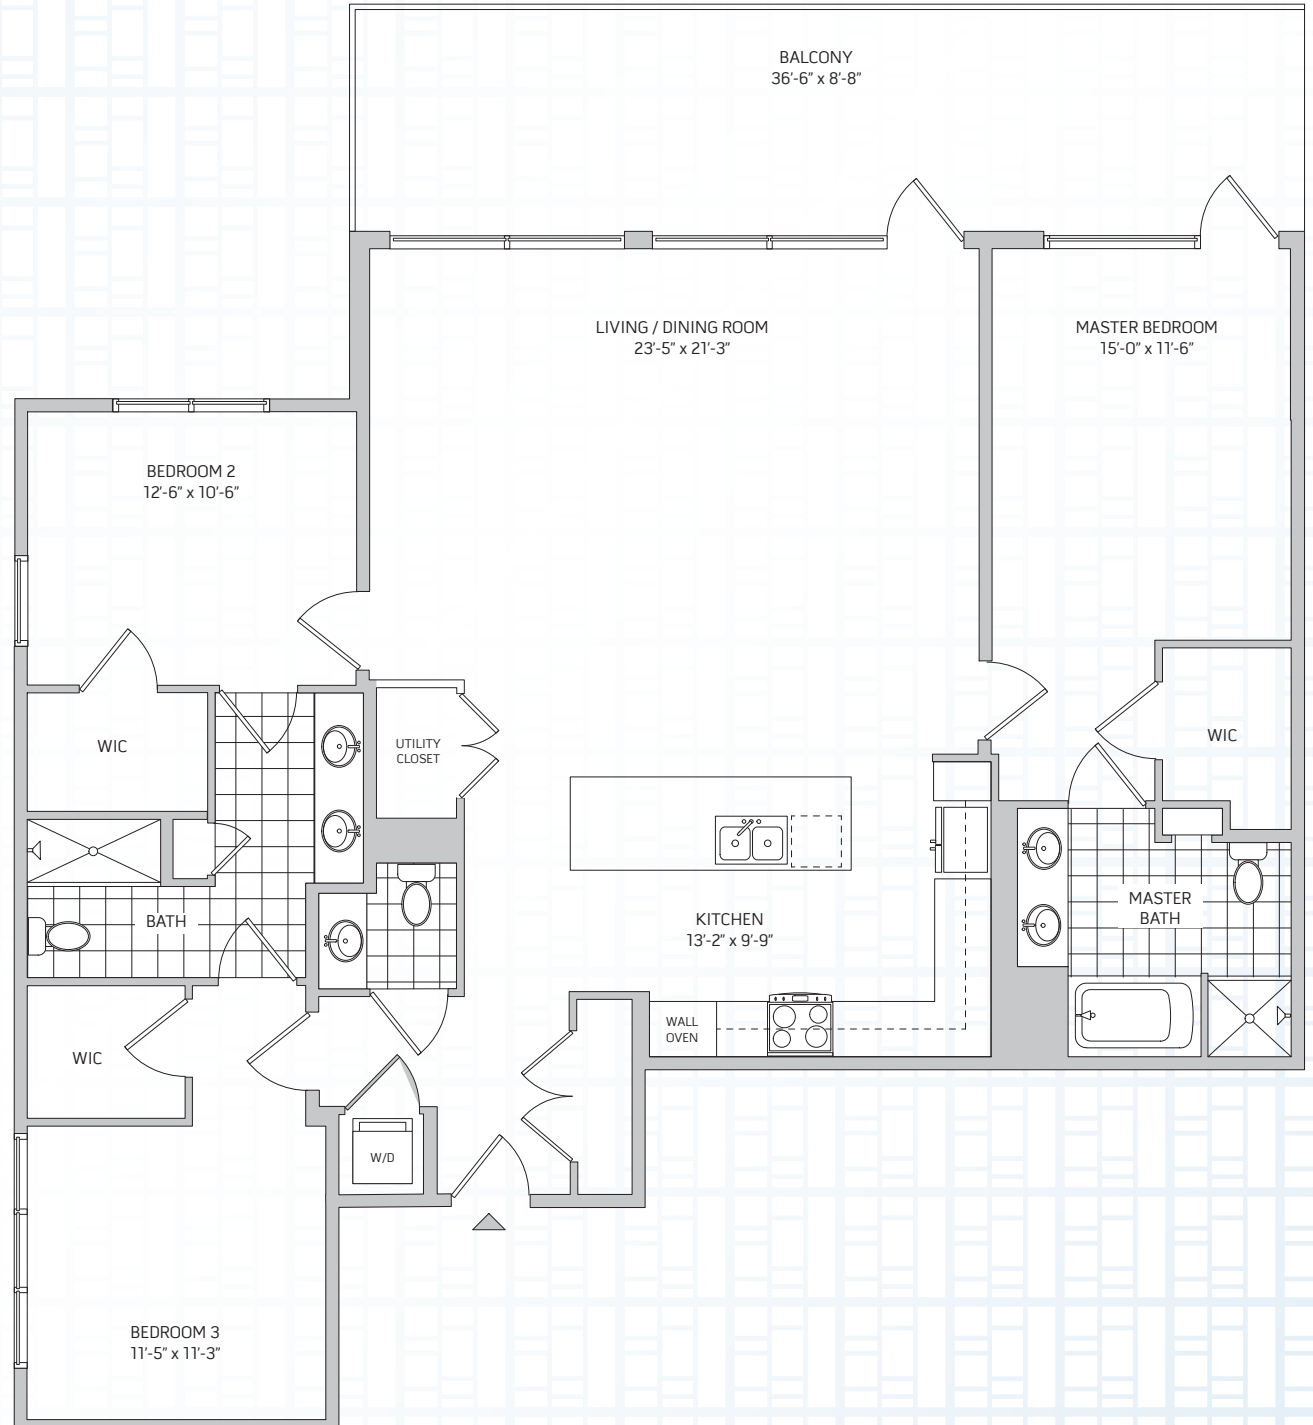

GLASS HOUSE

RESIDENCE
615

3 BEDROOM, 2.5 BATH
FLOOR 6
1,768 SQ. FT.
BALCONY 317 SQ. FT.

SALES CENTER

3 SOMERSET LANE | EDGEWATER, NJ 07020
201.699.0868 | GLASSHOUSENJ.COM