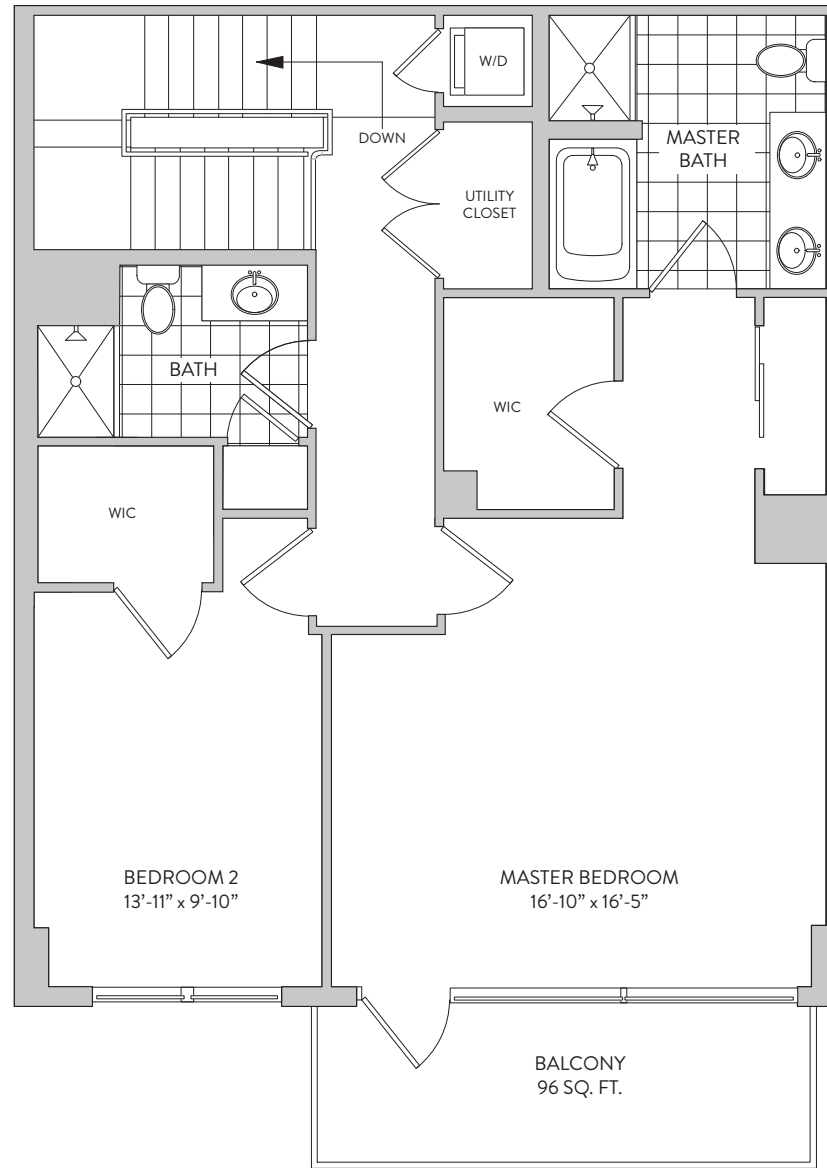

GLASS HOUSE

Townhome Collection
101, 102

FIRST FLOOR
3 BEDROOM, 3 BATH
1,895 SQ. FT.
TERRACE/BALCONY 404 SQ. FT.

SALES CENTER
3 SOMERSET LANE | EDGEWATER, NJ 07020
201.699.0868 | GLASSHOUSENJ.COM

*All dimensions are approximate and subject to normal construction variances and tolerances.
Square footage exceeds the useable floor area. Subject to change without notice.*

FIRST FLOOR

GLASS HOUSE

Townhome Collection

SECOND FLOOR

SECOND FLOOR
101-114

SECOND FLOOR
115

SALES CENTER

3 SOMERSET LANE | EDGEWATER, NJ 07020
201.699.0868 | GLASSHOUSENJ.COM

*All dimensions are approximate and subject to normal construction variances and tolerances.
Square footage exceeds the useable floor area. Subject to change without notice.*