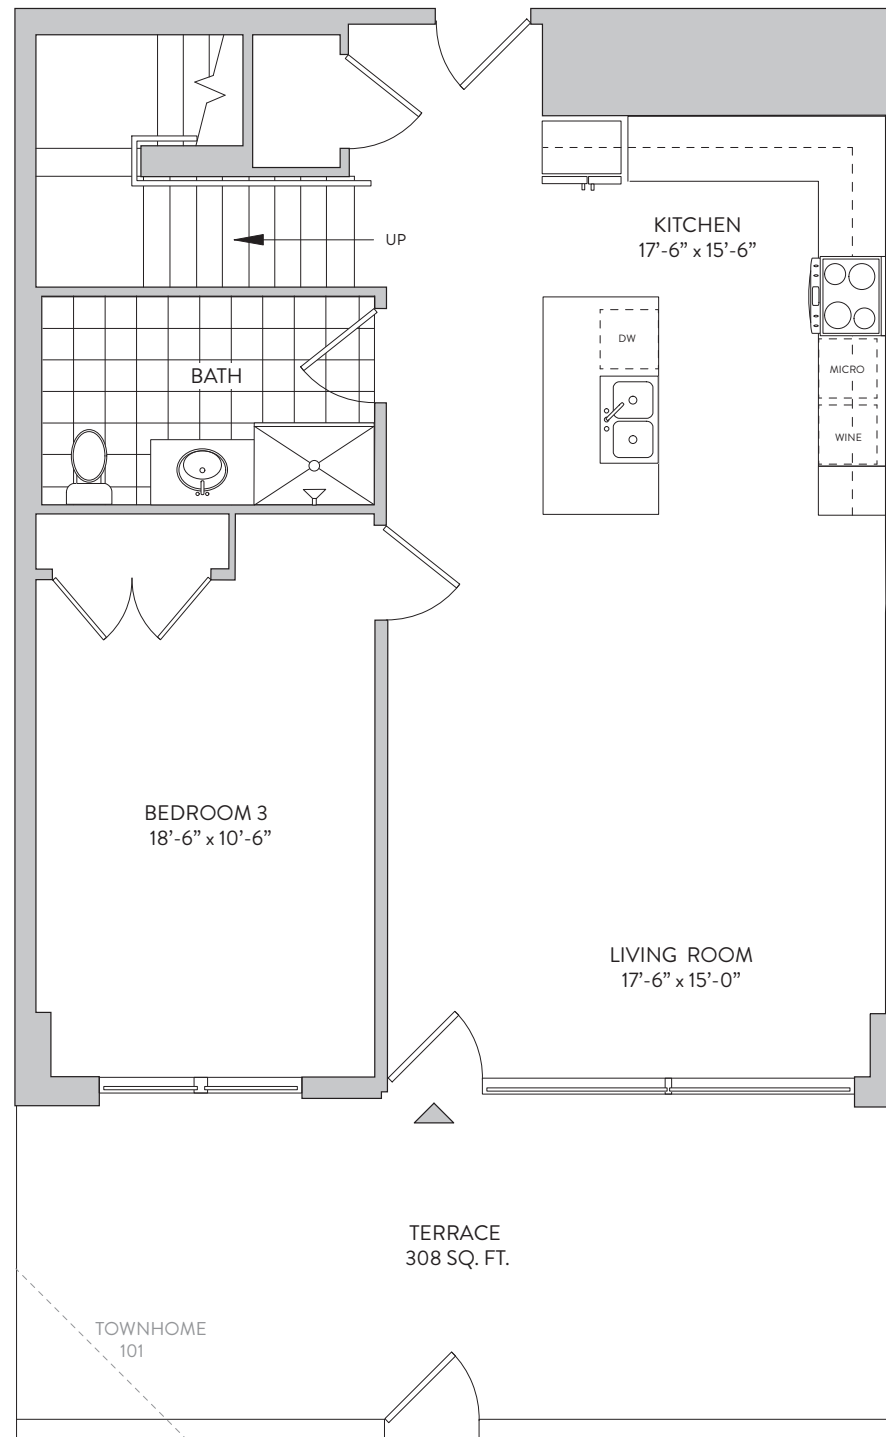

GLASS HOUSE

Townhome Collection
101, 102

FIRST FLOOR
3 BEDROOM, 3 BATH
1,895 SQ. FT.
TERRACE/BALCONY 404 SQ. FT.

SALES CENTER
3 SOMERSET LANE | EDGEWATER, NJ 07020
201.699.0868 | GLASSHOUSENJ.COM

*All dimensions are approximate and subject to normal construction variances and tolerances.
Square footage exceeds the useable floor area. Subject to change without notice.*

FIRST FLOOR

GLASS HOUSE

Townhome Collection

SECOND FLOOR

SECOND FLOOR
101-114

SECOND FLOOR
115

SALES CENTER

3 SOMERSET LANE | EDGEWATER, NJ 07020
201.699.0868 | GLASSHOUSENJ.COM

*All dimensions are approximate and subject to normal construction variances and tolerances.
Square footage exceeds the useable floor area. Subject to change without notice.*