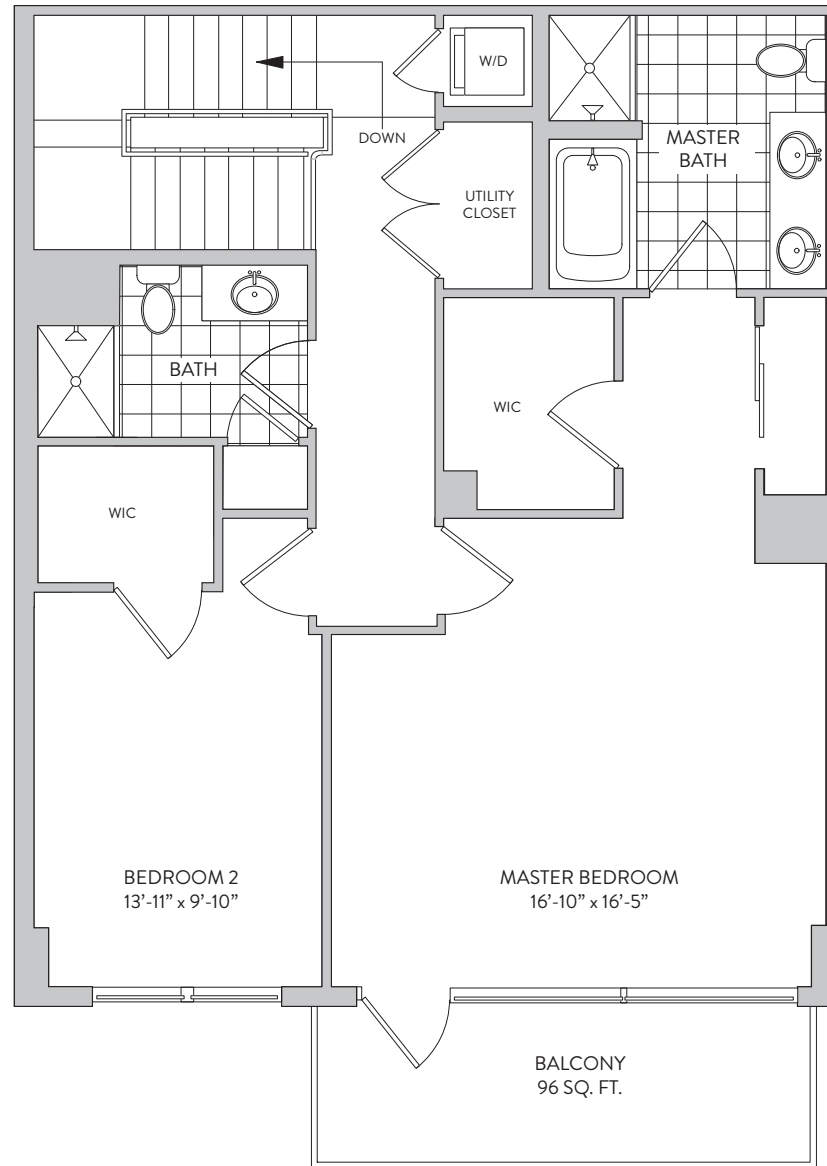

GLASS HOUSE

Townhome Collection

103, 104, 105, 106

FIRST FLOOR

3 BEDROOM, 3 BATH

1,895 SQ. FT.

TERRACE/BALCONY 684 SQ. FT.

SALES CENTER

3 SOMERSET LANE | EDGEWATER, NJ 07020

201.699.0868 | GLASSHOUSENJ.COM

*All dimensions are approximate and subject to normal construction variances and tolerances.
Square footage exceeds the useable floor area. Subject to change without notice.*

FIRST FLOOR

GLASS HOUSE

Townhome Collection

SECOND FLOOR

SECOND FLOOR
101-114

SECOND FLOOR
115

SALES CENTER

3 SOMERSET LANE | EDGEWATER, NJ 07020
201.699.0868 | GLASSHOUSENJ.COM

*All dimensions are approximate and subject to normal construction variances and tolerances.
Square footage exceeds the useable floor area. Subject to change without notice.*