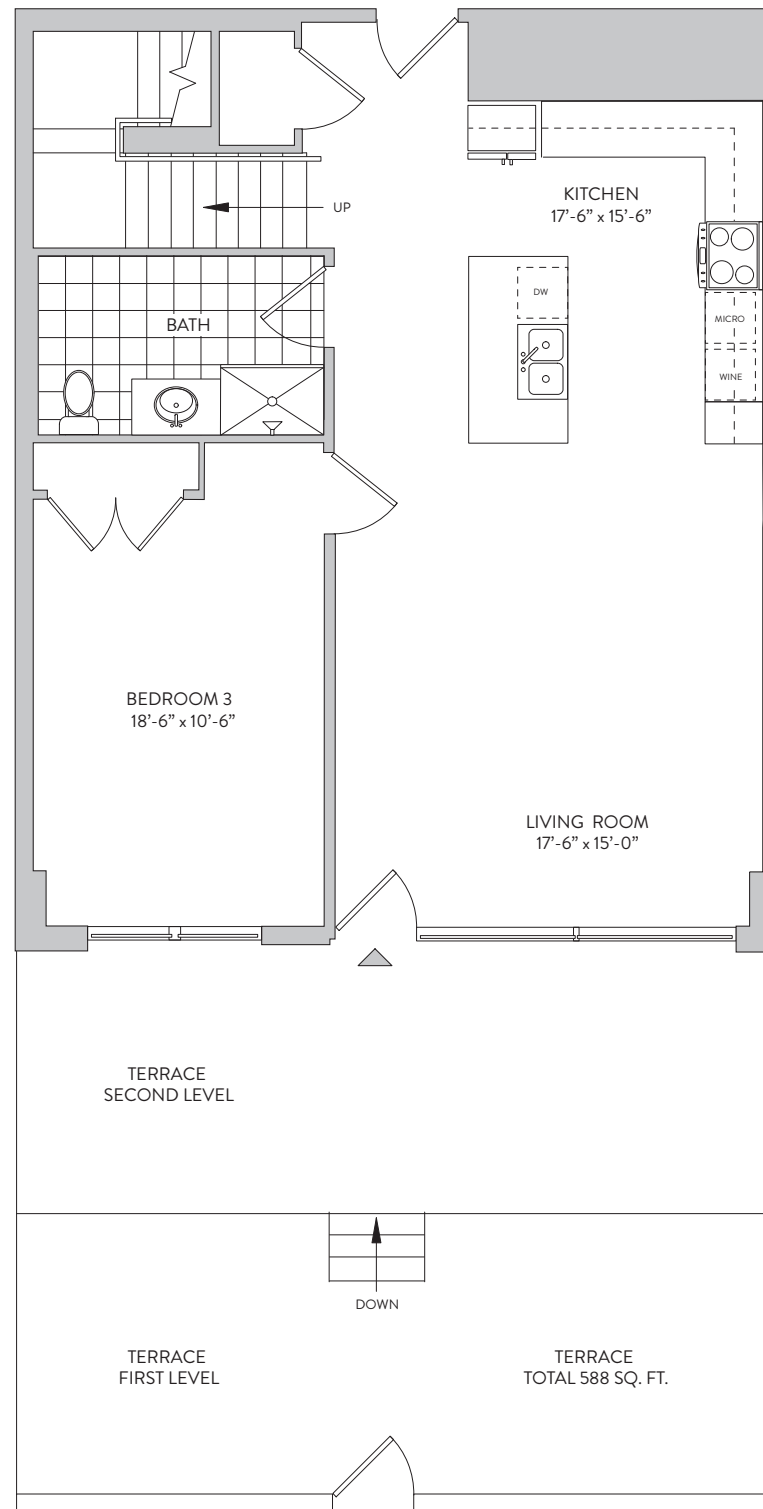

GLASS HOUSE

Townhome Collection

103, 104, 105, 106

FIRST FLOOR

3 BEDROOM, 3 BATH

1,895 SQ. FT.

TERRACE/BALCONY 684 SQ. FT.

SALES CENTER

3 SOMERSET LANE | EDGEWATER, NJ 07020

201.699.0868 | GLASSHOUSENJ.COM

*All dimensions are approximate and subject to normal construction variances and tolerances.
Square footage exceeds the useable floor area. Subject to change without notice.*

FIRST FLOOR

GLASS HOUSE

Townhome Collection

SECOND FLOOR

SECOND FLOOR
101-114

SECOND FLOOR
115

SALES CENTER

3 SOMERSET LANE | EDGEWATER, NJ 07020
201.699.0868 | GLASSHOUSENJ.COM

*All dimensions are approximate and subject to normal construction variances and tolerances.
Square footage exceeds the useable floor area. Subject to change without notice.*