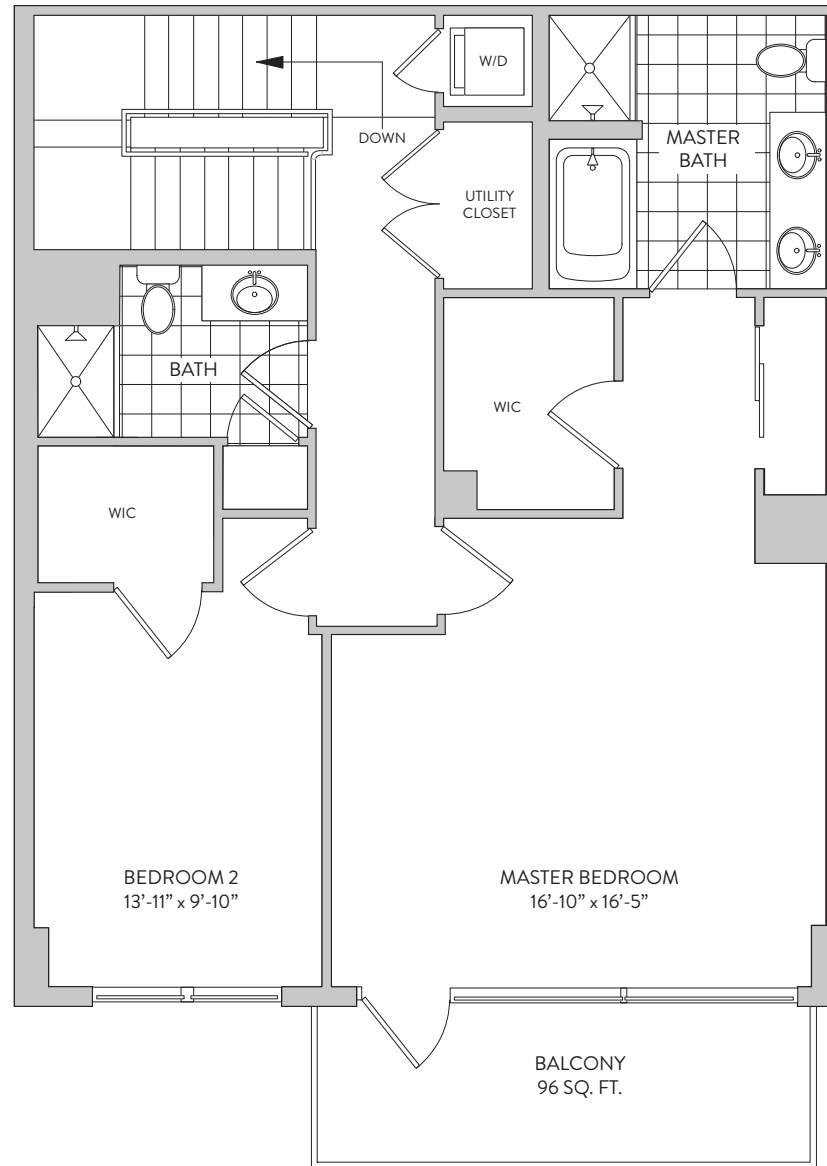

GLASS HOUSE

Townhome Collection

109, 110, 111, 112, 113, 114

FIRST FLOOR

2 BEDROOM, 3 BATH, DEN

1,895 SQ. FT.

TERRACE/BALCONY 404 SQ. FT.

FIRST FLOOR

SALES CENTER

3 SOMERSET LANE | EDGEWATER, NJ 07020

201.699.0868 | GLASSHOUSENJ.COM

*All dimensions are approximate and subject to normal construction variances and tolerances.
Square footage exceeds the useable floor area. Subject to change without notice.*

GLASS HOUSE

Townhome Collection

SECOND FLOOR

SECOND FLOOR
101-114

SECOND FLOOR
115

SALES CENTER

3 SOMERSET LANE | EDGEWATER, NJ 07020
201.699.0868 | GLASSHOUSENJ.COM

*All dimensions are approximate and subject to normal construction variances and tolerances.
Square footage exceeds the useable floor area. Subject to change without notice.*