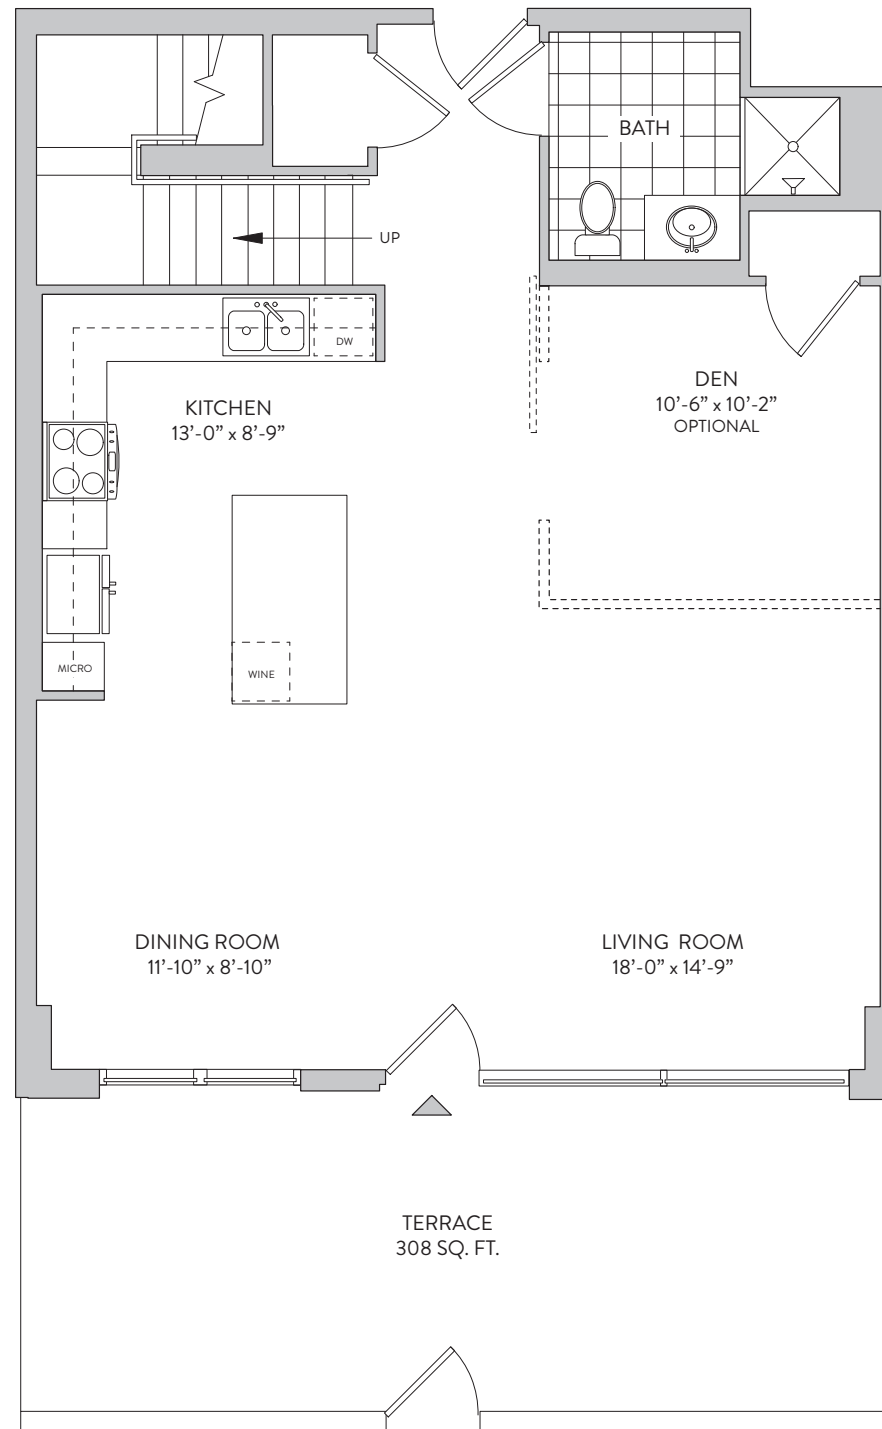

GLASS HOUSE

Townhome Collection

109, 110, 111, 112, 113, 114

FIRST FLOOR

2 BEDROOM, 3 BATH, DEN

1,895 SQ. FT.

TERRACE/BALCONY 404 SQ. FT.

FIRST FLOOR

SALES CENTER

3 SOMERSET LANE | EDGEWATER, NJ 07020

201.699.0868 | GLASSHOUSENJ.COM

*All dimensions are approximate and subject to normal construction variances and tolerances.
Square footage exceeds the useable floor area. Subject to change without notice.*

GLASS HOUSE

Townhome Collection

SECOND FLOOR

SECOND FLOOR
101-114

SECOND FLOOR
115

SALES CENTER

3 SOMERSET LANE | EDGEWATER, NJ 07020
201.699.0868 | GLASSHOUSENJ.COM

*All dimensions are approximate and subject to normal construction variances and tolerances.
Square footage exceeds the useable floor area. Subject to change without notice.*