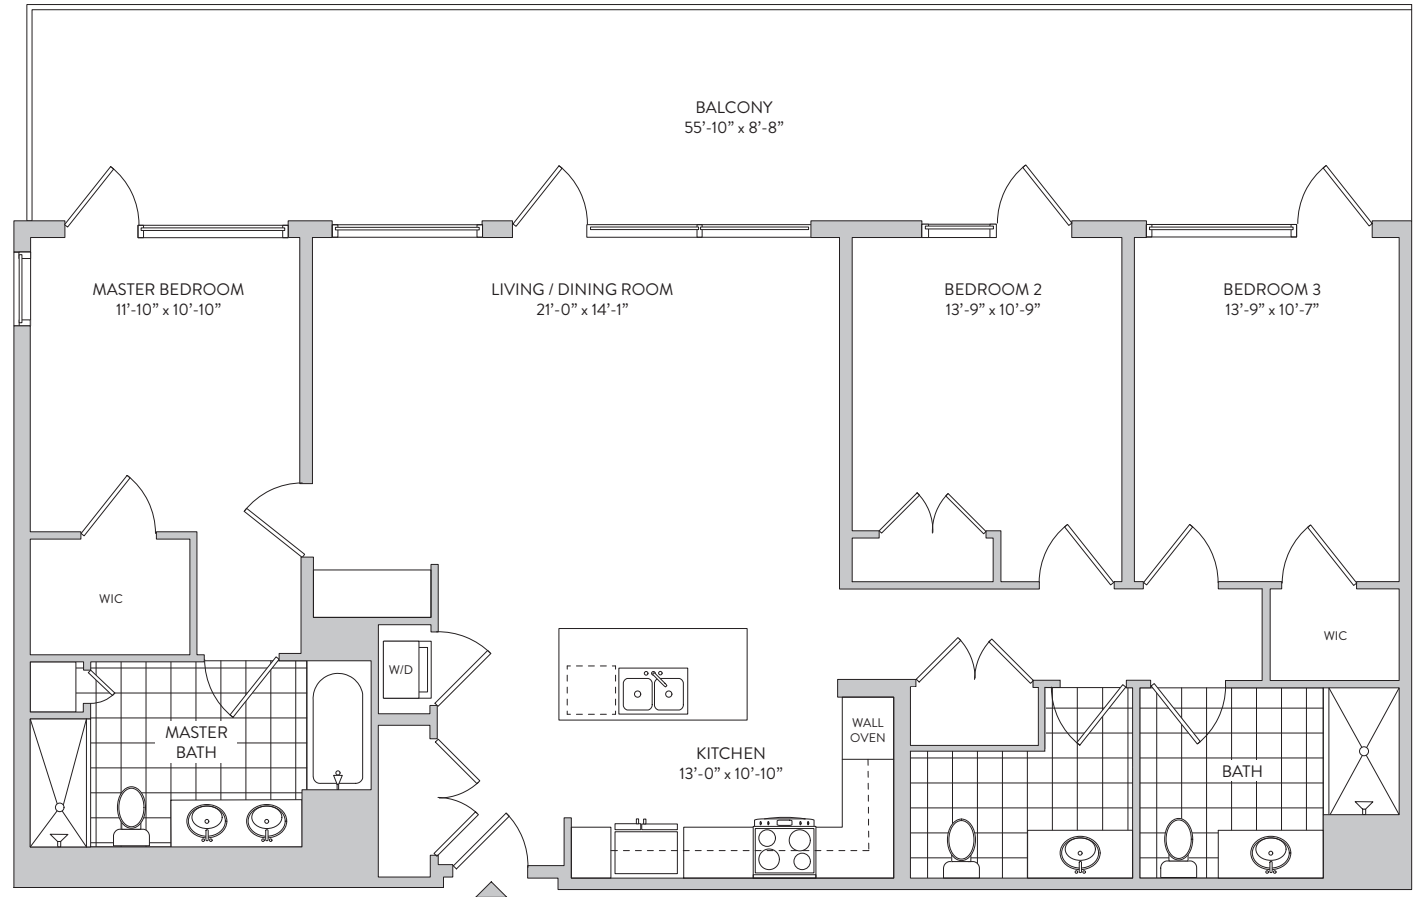

# GLASS HOUSE

*Luxury Condos*  
601, 614

3 BEDROOM, 2.5 BATH  
FLOOR 6  
1,483 SQ. FT.  
BALCONY 414 SQ. FT.